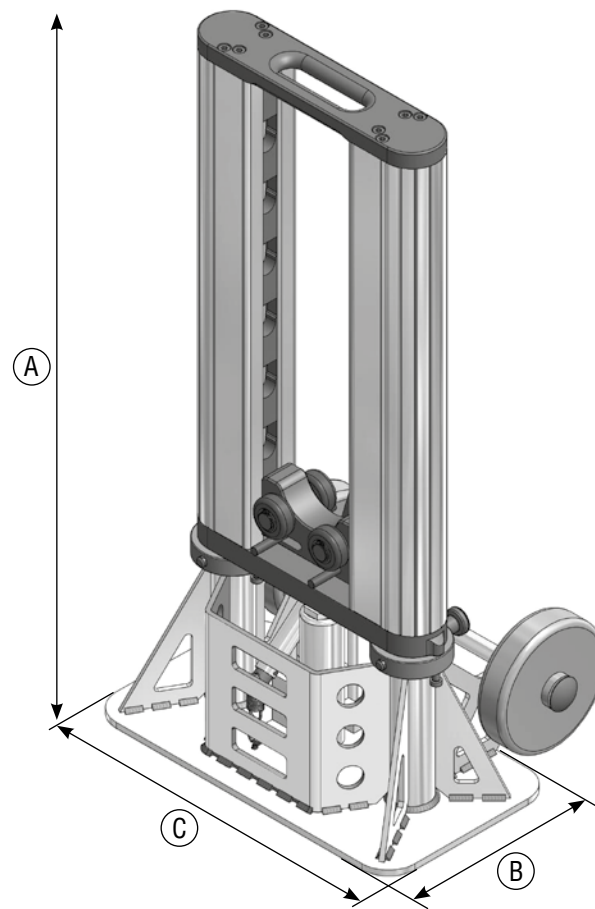

PRODUCT DATA

ORDER NO.: SFX/ACC-DRUM-MINILIFT-1

TECHNICAL DATA

Max. load	4,000 kg
Max. drum Ø	1,600 mm
Min. drum Ø	650 mm
A) Height	863 mm
B) Depth	358 mm
C) Width	450 mm
Length of drum axle	1,500 mm
Max. drum width	1,000 mm
Weight per site	40 kg

ORDER NO.

MINILIFT Set: SFX/ACC-DRUM-MINILIFT-1

- two side parts
- one drum axle
1,500 mm
- one Set centering
cones Ø 95 mm

ACCESSORIES

Drum axle 1,850 mm FX/ACC-DRUM-SPARE-AXLEL1850MINI-1

Set centering cones Ø 140 mm SFX/ACC-DRUM-SPARE-CENTRECONES-LG