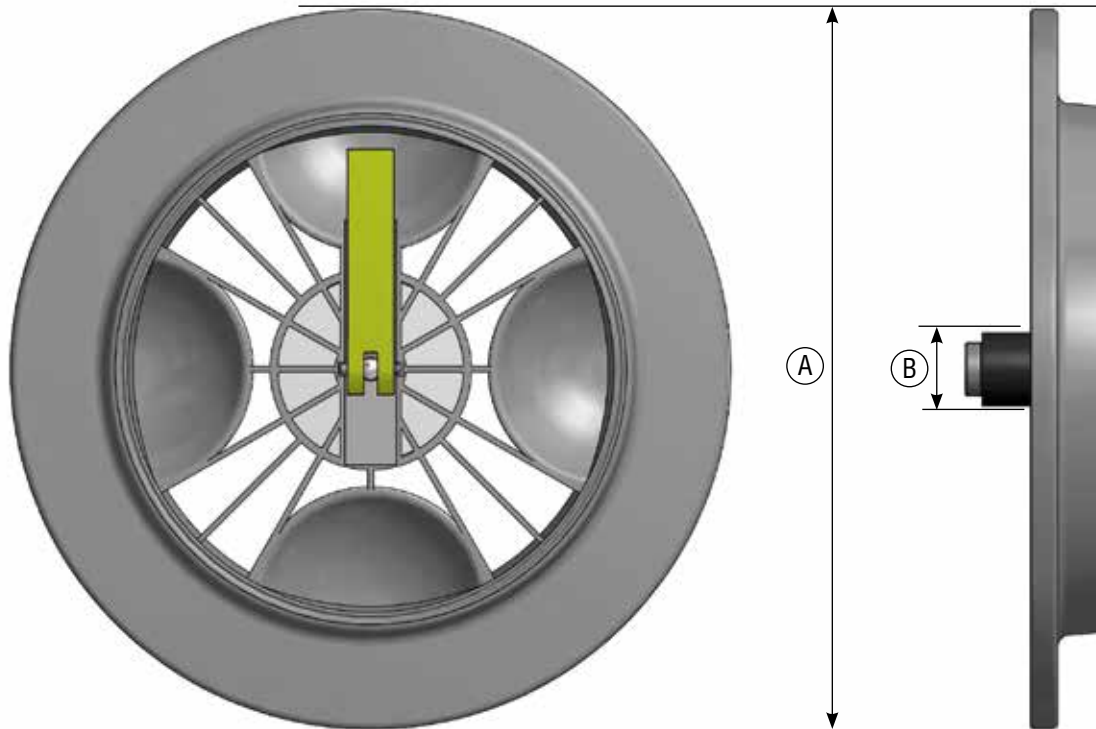

## PRODUCT DATA

ORDER NO.: SFX/ACC-DRUM-CONTOUR-2

### TECHNICAL DATA

Max. drum weight	200 kg
A) Max. drum $\varnothing$	510 mm
B) Holding capacity outer rim	55 – 62 mm
Weight per element	2.5 kg

### ORDER NO.

CONTOUR (Set = 2 pcs.) SFX/ACC-DRUM-CONTOUR-2

### ACCESSORIES

Large capacity outer rims FX/ACC-DRUM-CONTOUR-NUT-2  
 $\varnothing$  79 mm

(Set = 2 pcs.) 79 – 94 mm  
Holding capacity outer rim