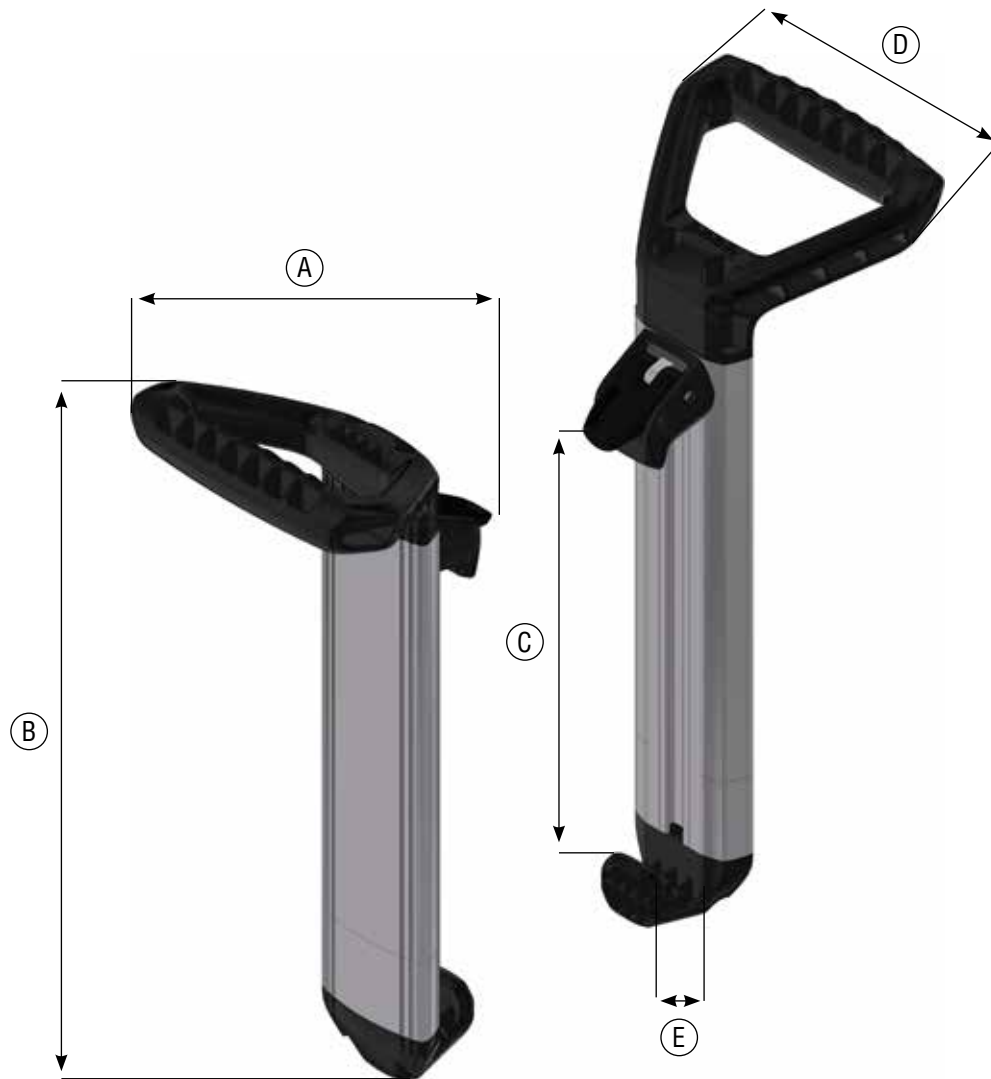

PRODUCT DATA

ORDER NO.: SFX/ACC-DRUM-CARRYGRIP-2

TECHNICAL DATA

Drum Ø	max. 600 mm*
Load capacity per system	max. 50 kg
Load capacity of two systems	max. 100 kg
A) Length	190 mm
B) Height	450 mm
C) Span	max. 255 mm
D) Width	170 mm
E) Side wall width of cable drum	max. 25 mm
Weight per system	0.994 kg

ORDER NO.

CARRYGRIP (Set = 2 pcs.) SFX/ACC-DRUM-CARRYGRIP-2

*Depending on the diameter of the inner hole