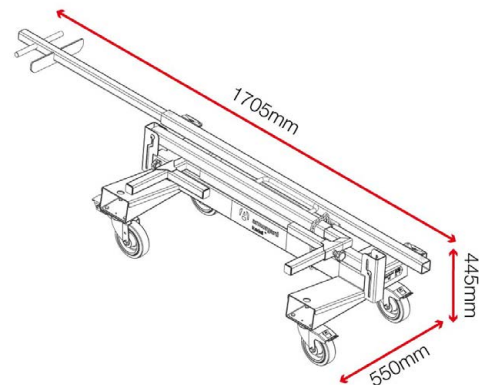

loadall™

Product code: LA750-PRO

- » Unique trolley for storing & transporting sheets & lengths of material.
- » LoadAll LA750 with telescopic safety handle and adjustable clamps.
- » Unique H-frame design to manoeuvre easily around corners.

Watch the LoadAll
in action

Product features

Suitable for site

Heavy-duty 6" castors

Lashing points

Working load limit 750kg

Collapsible

Stackable

Built in handles

Product specifications

Weight	70kg
Colour	Black grey; RAL 7021
Finished coating	Powder coated
Material & thickness	3mm steel
How are castors fitted?	Castor plates
Assembly required?	Yes

Dimensions - External dimensions includes protrusions

- Contact Armorgard to find out more

LoadAll LA750

LoadAll LA1000

LoadAll LA1500

Disclaimer: all dimensions and weights are approximate