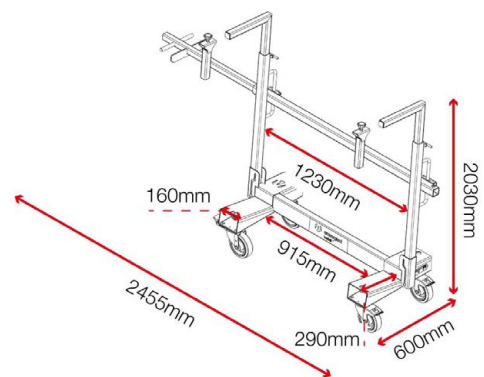

Watch the LoadAll
in action

Product features

Suitable for site

Heavy-duty 6" castors

Lashing points

Working load limit 750kg

Collapsible

Stackable

Built in handles

Product specifications

Weight	70kg
Colour	Black grey; RAL 7021
Finished coating	Powder coated
Material & thickness	3mm steel
How are castors fitted?	Castor plates
Assembly required?	Yes

Dimensions - External dimensions includes protrusions

- Contact Armorgard to find out more

LoadAll LA750

LoadAll LA1000

LoadAll LA1500

Disclaimer: all dimensions and weights are approximate