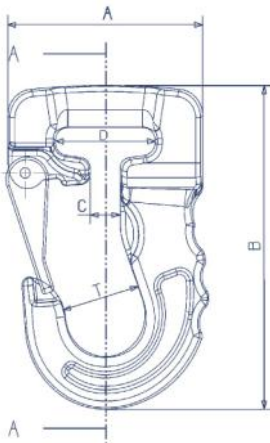

Joker (Webbing / Round Sling) Hooks

Grade 100 Joker (Sling) Hook

- ◆ Use with Lifting Flat webbing slings or Round slings as a lifting hook, with the sling threaded through the hook.
- ◆ Can be used as a link to join two slings together
- ◆ Colour coded to match lifting sling colour, for easy and quick identification.

5 tonne

3 tonne

2 tonne

Use as a Hook or as a connector between lifting slings.

1 tonne

| | Product Code | Dimensions In (mm) | | | | | | | | Weight Kg | W.L.L Kg |
|--|--------------|--------------------|-----|----|----|----|----|----|------|-----------|----------|
| | | A | B | C | D | G | H | P | T | | |
| | JH01 | 78 | 123 | 12 | 41 | 17 | 20 | 16 | 31 | 0.7 | 1000 |
| | JH02 | 91 | 148 | 19 | 55 | 21 | 26 | 17 | 40 | 1.2 | 2000 |
| | JH03 | 113 | 175 | 21 | 55 | 25 | 32 | 25 | 50 | 2.2 | 3000 |
| | JH05 | 133 | 223 | 40 | 70 | 36 | 40 | 36 | 59.5 | 4.5 | 5000 |