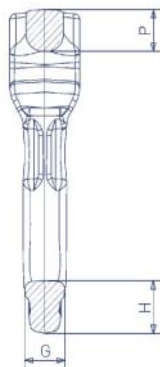

Joker (Webbing / Round Sling) Hooks

Grade 100 Joker (Sling) Hook

- ◆ Use with Lifting Flat webbing slings or Round slings as a lifting hook, with the sling threaded through the hook.
- ◆ Can be used as a link to join two slings together
- ◆ Colour coded to match lifting sling colour, for easy and quick identification.

5 tonne

3 tonne

2 tonne

Use as a Hook or as a connector between lifting slings.

1 tonne

| | Product Code | Dimensions In (mm) | | | | | | | | Weight Kg | W.L.L Kg |
|--|--------------|--------------------|-----|----|----|----|----|----|------|-----------|----------|
| | | A | B | C | D | G | H | P | T | | |
| | JH01 | 78 | 123 | 12 | 41 | 17 | 20 | 16 | 31 | 0.7 | 1000 |
| | JH02 | 91 | 148 | 19 | 55 | 21 | 26 | 17 | 40 | 1.2 | 2000 |
| | JH03 | 113 | 175 | 21 | 55 | 25 | 32 | 25 | 50 | 2.2 | 3000 |
| | JH05 | 133 | 223 | 40 | 70 | 36 | 40 | 36 | 59.5 | 4.5 | 5000 |