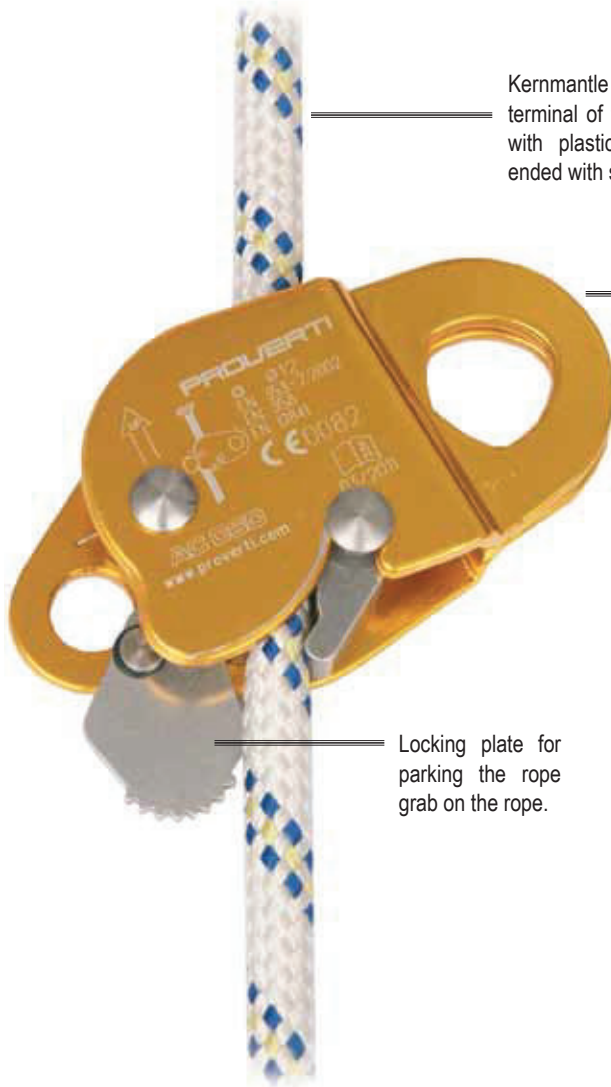

**Guided type fall arrester AC 080**

Ref. AC 080

EN 353-2, EN 358, EN 12841

- Guided type fall arrester on a flexible anchorage line
- Detachable aluminium rope grab
- For use on 12 mm rope
- Can be used as a fall arrester or a work positioning or an access rope
- Available in 3 colours

Kernmantle 12 mm rope. Top terminal of the rope equipped with plastic thimble, bottom ended with security knot.

Aluminium, detachable rope grab with parking option.

Locking plate for parking the rope grab on the rope.

FALL ARRESTER

WORK POSITIONING

ACCESS ROPE