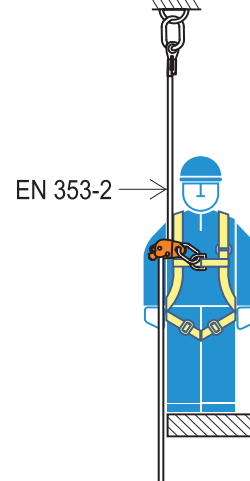

**Guided type fall arrester AC 080**

Ref. AC 080

EN 353-2, EN 358, EN 12841

- Guided type fall arrester on a flexible anchorage line
- Detachable aluminium rope grab
- For use on 12 mm rope
- Can be used as a fall arrester or a work positioning or an access rope
- Available in 3 colours

Kernmantle 12 mm rope. Top terminal of the rope equipped with plastic thimble, bottom ended with security knot.

Aluminium, detachable rope grab with parking option.

Locking plate for parking the rope grab on the rope.

FALL ARRESTER

WORK POSITIONING

ACCESS ROPE