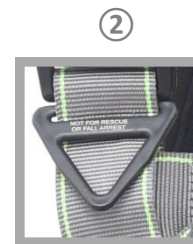

FA 10 202 00 – FA 10 202 01

P. 1 | 2

FLY'IN

● Sternal | ● Dorsal | ● Lateral | ● Ventral

HS CODE
63072090
CARTON SIZE / PCS.
60 X 40 X 24 cm / 5
AET (EU) N°2777/10349-04/E04-01
Satra Technology Europe Ltd., N° 2777, Bracetown Business Park, Clonee, Dublin, D15YN2P, Ireland
MODULE D FI14/14003.02
SGS Fimko Oy, N°0598 Takomotie 8, 00380 HELSINKI, Finland
AET (UKCA) N°AB0321/16069-01/E01-01
Satra Technology Centre, N°0321 Wyndham Way, Telford Way, Kettering Northamptonshire, NN16 8SD, United Kingdom
MODULE D 11 IN14/14003
SGS United Kingdom Ltd., N°0120 Unit 202B, Worle Parkway, Weston-super-Mare, BS22 6WA, United Kingdom