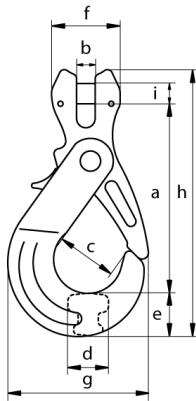

Green Pin® Self Locking Hook CL

with safety latch

Material Alloy steel, Grade 8, quenched and tempered

Safety Factor MBL equals 4 x WLL

Finish Painted white

Temp Range -40°c up to +200°c

Certification As standard; EC Declaration of Conformity
Upon request; 2.1, 2.2, MPIb

WLL	Chain Diameter	Length	Width	Width	T'ness	Width	Width	Width	Length	Diameter	Product Code	Weight
		a	b	c	d	e	f	g	h	i		Each
t	mm	mm	mm	mm	mm	mm	mm	mm	mm	mm		kg
2.0	7-8	85	9	32	17	25	32	77	136	9	GKC1	0.55
3.2	10	116	12	43	24	29	42	92	168	13	GKC2	1.02
5.4	13	153	15	47	32	34	54	111	218	16	GKC3	2.01
8.2	16	166	19	62	37	46	66	142	247	20	GKC4	3.70
12.8	18-20	215	23	74	43	57	80	185	312	24	GKC5	7.59
15.5	22	242	25	88	52	62	98	207	353	28	GKC6	10.30