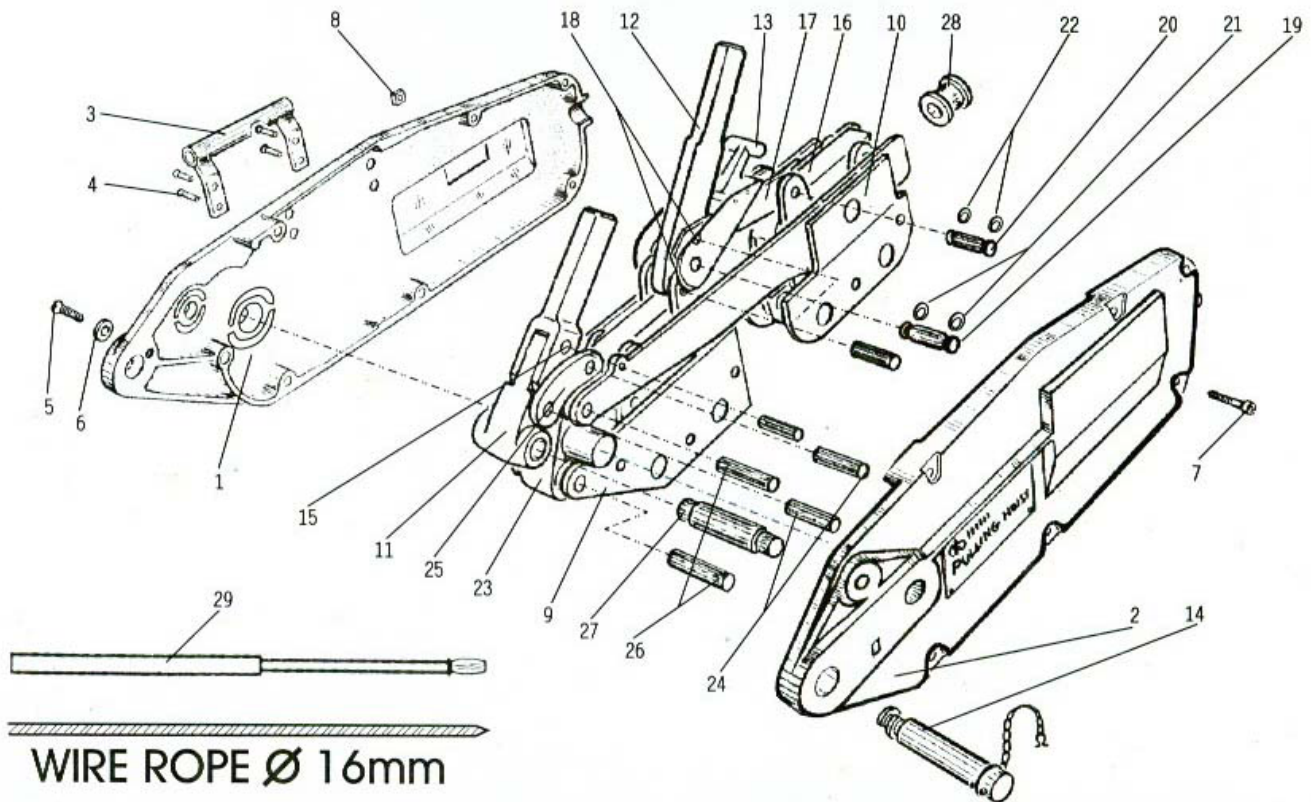

Wire Rope Winch 3200kg Parts Breakdown

Product Code: WRW3200

- | | | |
|---------------------|---------------------------------|--------------------|
| 1. Left Side Plate | 11. Relaxed Connecting Rod Axle | 21. Clip |
| 2. Right Side Plate | 12. Forward Handle | 22. Clip |
| 3. Handle | 13. Release Handle | 23. Shake Rod |
| 4. Rivet | 14. Anchor Pin | 24. 5th Pin |
| 5. Screw | 15. Safety Pin | 25. Connecting Rod |
| 6. Lock Washer | 16. Upper Grip Jaw | 26. Crank Axle |
| 7. Hex-Bolt | 17. Connecting Rod | 27. Stay Pin |
| 8. Hex-Nut | 18. 2nd Pin | 28. Guide Tube |
| 9. Front Jaw Block | 19. 3rd Pin | 29. Tube Handle |
| 10. Back Jaw Block | 20. 4th Pin | |