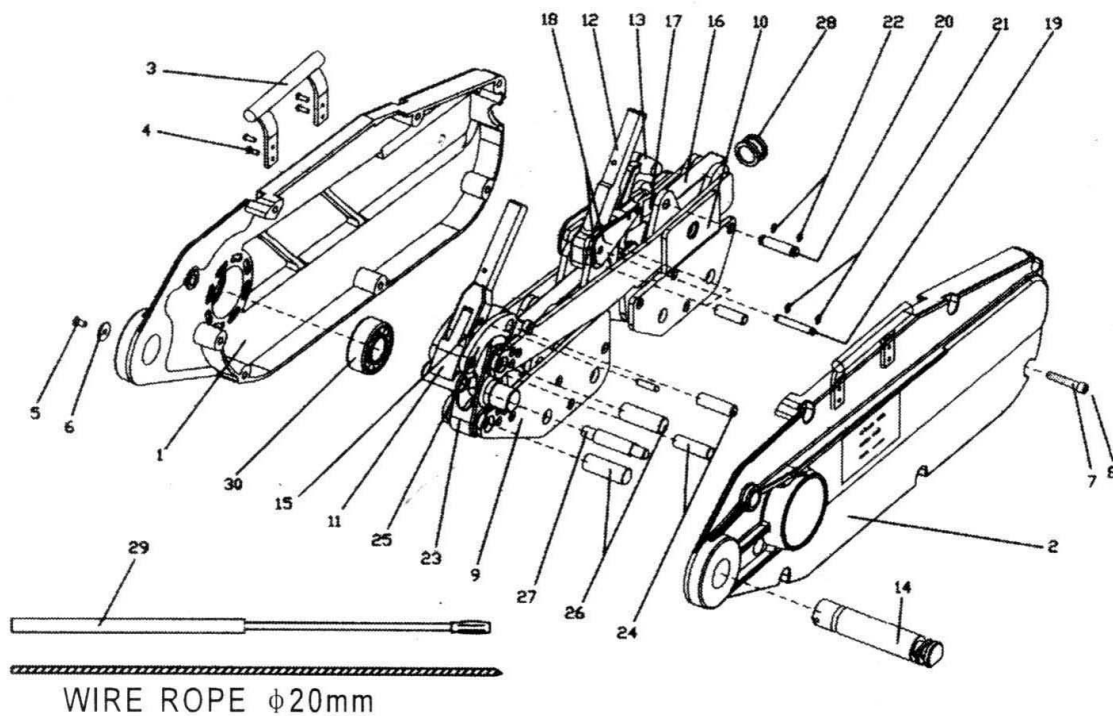

## Wire Rope Winch 5400kg Parts Breakdown

Product Code: WRW5400

- |                     |                                 |                    |
|---------------------|---------------------------------|--------------------|
| 1. Left Side Plate  | 11. Relaxed Connecting Rod Axle | 21. Clip           |
| 2. Right Side Plate | 12. Forward Handle              | 22. Clip           |
| 3. Handle           | 13. Release Handle              | 23. Shake Rod      |
| 4. Rivet            | 14. Anchor Pin                  | 24. 5th Pin        |
| 5. Screw            | 15. Safety Pin                  | 25. Connecting Rod |
| 6. Lock Washer      | 16. Upper Grip Jaw              | 26. Crank Axle     |
| 7. Hex-Bolt         | 17. Connecting Rod              | 27. Stay Pin       |
| 8. Hex-Nut          | 18. 2nd Pin                     | 28. Guide Tube     |
| 9. Front Jaw Block  | 19. 3rd Pin                     | 29. Tube Handle    |
| 10. Back Jaw Block  | 20. 4th Pin                     | 30. Bearing        |