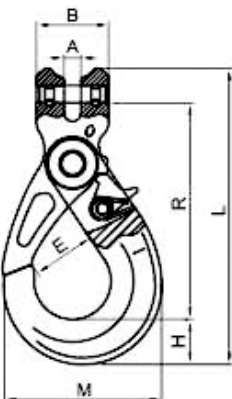

G100 Connector

Product Code	Size (mm)	WLL Tons	H mm	A mm	K mm	L mm	NW kg
CC-G10-6	6	1.4	7.6	14	44.5	60	0.10
CC-G10-8	8	2.5	10	18.5	61.5	84.5	0.22
CC-G10-10	10	6.7	12.6	23	72	97.2	0.45
CC-G10-13	13	10	16.8	27.5	89	127	1.15

G100 Eyegrab Hook

Product Code	Size (mm)	WLL Tons	E mm	B mm	D mm	M mm	L mm	NW kg
EGH-G10-6	6	1.4	8	14.5	30.5	43.5	71	0.20
EGH-G10-8	8	2.5	10.8	18	37	53	91.5	0.28
EGH-G10-10	10	6.7	13.5	22.5	48.5	72	127.5	0.72
EGH-G10-13	13	10	16.5	28	59	96	163	1.62

G100 Clevis Sling Hook With Latch

Product Code	Size mm	WLL Tons	A mm	B mm	E mm	H mm	M mm	L mm	NW kg
CLH-G10-6	6	1.4	7.5	32	18.5	21	68.5	109	0.33
CLH-G10-8	8	2.5	9.5	37	25	27.5	88	134	0.70
CLH-G10-10	10	6.7	12	48	28	33.5	105.5	161.5	1.30
CLH-G10-13	13	10	15	59	38	42	135	203	2.30

G100 Clevis Self Locking Hook

Product Code	Size mm	WLL Tons	A mm	B mm	E mm	H mm	R mm	M mm	L mm	NW kg
SLH-G10-6	6	1.4	7.5	32	28	20	96	70	131	0.50
SLH-G10-8	8	2.5	9.5	36	35.5	26	123	90	166	0.90
SLH-G10-10	10	6.7	12	46	45	30	144	109	196.5	1.60
SLH-G10-13	13	10	15	59	53.5	40.5	182	138.5	251	2.90