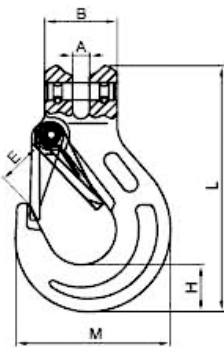

G100 Connector

Product Code	Size (mm)	WLL Tons	H mm	A mm	K mm	L mm	NW kg
CC-G10-6	6	1.4	7.6	14	44.5	60	0.10
CC-G10-8	8	2.5	10	18.5	61.5	84.5	0.22
CC-G10-10	10	6.7	12.6	23	72	97.2	0.45
CC-G10-13	13	10	16.8	27.5	89	127	1.15

G100 Eyegrab Hook

Product Code	Size (mm)	WLL Tons	E mm	B mm	D mm	M mm	L mm	NW kg
EGH-G10-6	6	1.4	8	14.5	30.5	43.5	71	0.20
EGH-G10-8	8	2.5	10.8	18	37	53	91.5	0.28
EGH-G10-10	10	6.7	13.5	22.5	48.5	72	127.5	0.72
EGH-G10-13	13	10	16.5	28	59	96	163	1.62

G100 Clevis Sling Hook With Latch

Product Code	Size mm	WLL Tons	A mm	B mm	E mm	H mm	M mm	L mm	NW kg
CLH-G10-6	6	1.4	7.5	32	18.5	21	68.5	109	0.33
CLH-G10-8	8	2.5	9.5	37	25	27.5	88	134	0.70
CLH-G10-10	10	6.7	12	48	28	33.5	105.5	161.5	1.30
CLH-G10-13	13	10	15	59	38	42	135	203	2.30

G100 Clevis Self Locking Hook

Product Code	Size mm	WLL Tons	A mm	B mm	E mm	H mm	R mm	M mm	L mm	NW kg
SLH-G10-6	6	1.4	7.5	32	28	20	96	70	131	0.50
SLH-G10-8	8	2.5	9.5	36	35.5	26	123	90	166	0.90
SLH-G10-10	10	6.7	12	46	45	30	144	109	196.5	1.60
SLH-G10-13	13	10	15	59	53.5	40.5	182	138.5	251	2.90