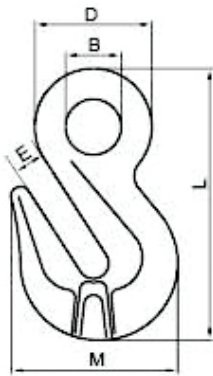

G100 Connector

Product Code	Size (mm)	WLL Tons	H mm	A mm	K mm	L mm	NW kg
CC-G10-6	6	1.4	7.6	14	44.5	60	0.10
CC-G10-8	8	2.5	10	18.5	61.5	84.5	0.22
CC-G10-10	10	6.7	12.6	23	72	97.2	0.45
CC-G10-13	13	10	16.8	27.5	89	127	1.15

G100 Eyegrab Hook

Product Code	Size (mm)	WLL Tons	E mm	B mm	D mm	M mm	L mm	NW kg
EGH-G10-6	6	1.4	8	14.5	30.5	43.5	71	0.20
EGH-G10-8	8	2.5	10.8	18	37	53	91.5	0.28
EGH-G10-10	10	6.7	13.5	22.5	48.5	72	127.5	0.72
EGH-G10-13	13	10	16.5	28	59	96	163	1.62

G100 Clevis Sling Hook With Latch

Product Code	Size mm	WLL Tons	A mm	B mm	E mm	H mm	M mm	L mm	NW kg
CLH-G10-6	6	1.4	7.5	32	18.5	21	68.5	109	0.33
CLH-G10-8	8	2.5	9.5	37	25	27.5	88	134	0.70
CLH-G10-10	10	6.7	12	48	28	33.5	105.5	161.5	1.30
CLH-G10-13	13	10	15	59	38	42	135	203	2.30

G100 Clevis Self Locking Hook

Product Code	Size mm	WLL Tons	A mm	B mm	E mm	H mm	R mm	M mm	L mm	NW kg
SLH-G10-6	6	1.4	7.5	32	28	20	96	70	131	0.50
SLH-G10-8	8	2.5	9.5	36	35.5	26	123	90	166	0.90
SLH-G10-10	10	6.7	12	46	45	30	144	109	196.5	1.60
SLH-G10-13	13	10	15	59	53.5	40.5	182	138.5	251	2.90