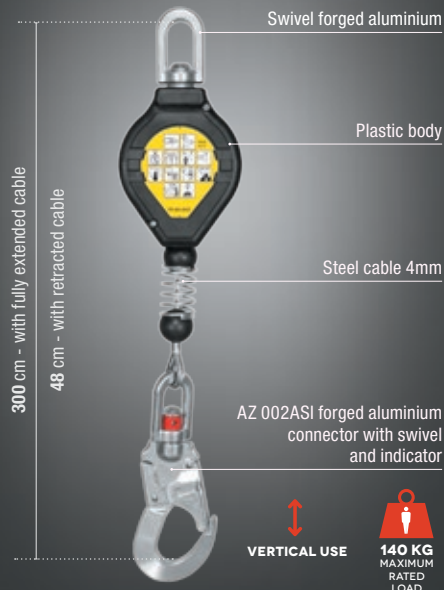

# G-Force

Safety @ Height Products

LIFTING . JACKING . MATERIALS HANDLING . HEIGHT SAFETY

## WR 025 RETRACTABLE TYPE FALL ARRESTER

STANDARDS: EN 360 + horizontal use tested according to recommendation 11.054 with edge radius R=0 mm (most sharp)

## CR 30 STEEL CABLE RETRACTOR

STANDARDS: EN 360

WWW.SAFETY-LIFTING.COM